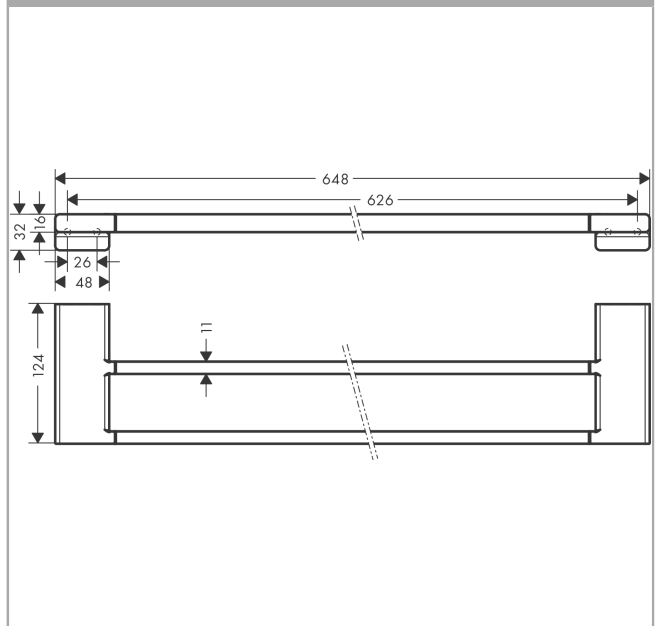

AddStoris

Double bath towel rail

Surfaces: **Brushed Bronze** Article Number: **41743140**

Description

product features

- wall-mounted
- material: metal
- material holder: metal
- length: 648 mm
- with mounting material
- concealed fastening
- drilling distance: 626 mm
- diameter drill hole: 6 mm

Design awards

reddot winner 2021

Product image

Scale drawing

AddStoris
Double bath towel rail
 Surfaces: **Brushed Bronze** Article Number: **41743140**

Exploded Drawing

Year of production: >04/21

AddStoris
Double bath towel rail
 Surfaces: **Brushed Bronze** Article Number: **41743140**