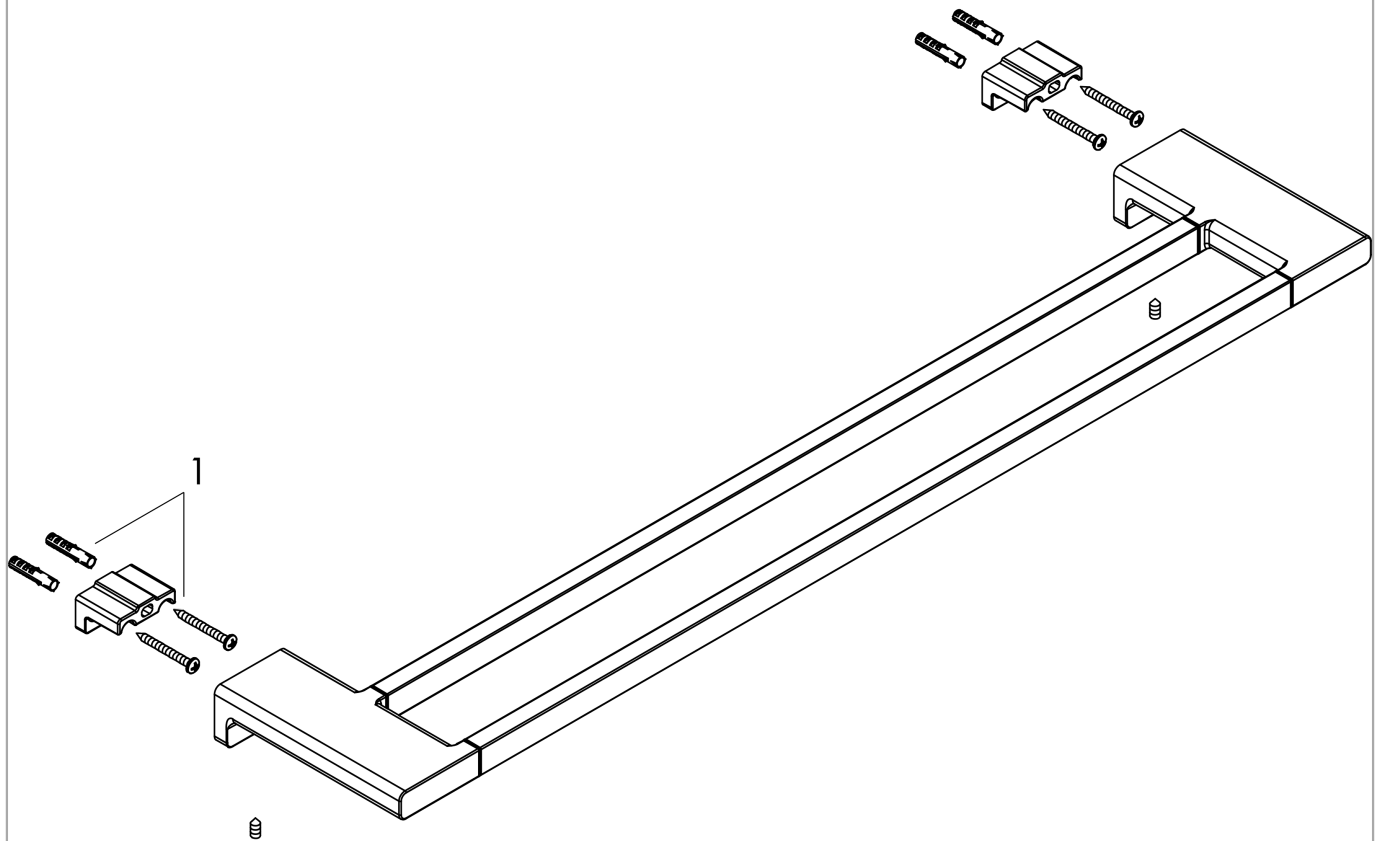

AddStoris

Double bath towel rail

Surfaces: **Brushed Bronze** Article Number: **41743140**

Description

product features

- wall-mounted
- material: metal
- material holder: metal
- length: 648 mm
- with mounting material
- concealed fastening
- drilling distance: 626 mm
- diameter drill hole: 6 mm

Design awards

reddot winner 2021

Product image

Scale drawing

AddStoris
Double bath towel rail
 Surfaces: **Brushed Bronze** Article Number: **41743140**

Exploded Drawing

Year of production: >04/21

AddStoris
Double bath towel rail
 Surfaces: **Brushed Bronze** Article Number: **41743140**